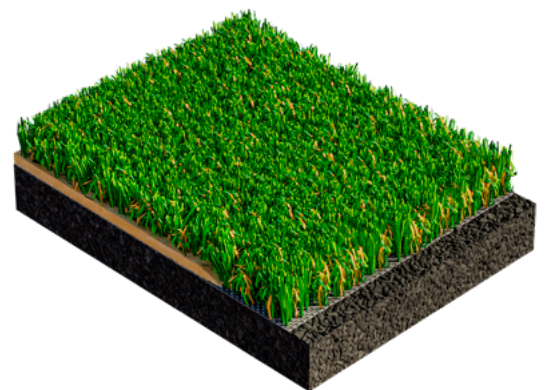

LIGATURF MOTION PRO

AREAS OF USE

- Amateur and professional clubs
- Training facilities
- Multisport and school facilities
- Communal facilities

Get personalised support with your questions

Polytan GmbH, Gewerbering 3, 86666 Burgheim, Germany
Find more information at: www.polytan.com/ligaturf

Contact:

+49 (0) 8432 / 87-0
info@polytan.com