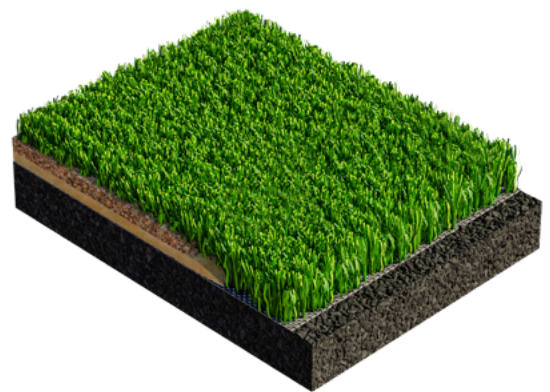

# LIGATURF CROSS GTR

ARTIFICIAL TURF CAN BE THIS GREEN

LIGATURF CROSS GTR

polytan

WE MAKE SPORT.

Straight, textured filaments

## FOOTBALL

We are changing the world of artificial turf for good with our Green Technology: In addition to renewable raw materials, we now also use recycled materials for the two different fibre types, which give LigaTurf Cross GTR its inimitable football turf feel and sensational volume. The straight filaments contain at least 20 % recycled plastics, while the textured fibres are made of up to 80 % organically based plastic (I'm Green™ PE), a by-product of sustainable agriculture.

The production process is greener too: We use up to 100 % green electricity in the production of LigaTurf Cross GTR. The result is a low-maintenance, durable artificial turf for training and sports facilities that not only fulfils the requirements of professional athletes, but elevates climate protection and sustainability to a new level in the world of artificial turf systems.

## PROPERTIES

- Green Technology Inside: Filaments made from renewable & recycled raw materials
- Combination of straight turf filaments (365 µm fibre thickness) and textured turf filaments (255 µm fibre thickness)
- Exclusive Polytan 100 % PE composition
- Exclusive Polytan PreciTex texturing technology
- BiColour colour scheme
- 100 % PolyCoat PU coating with TuftGuard function